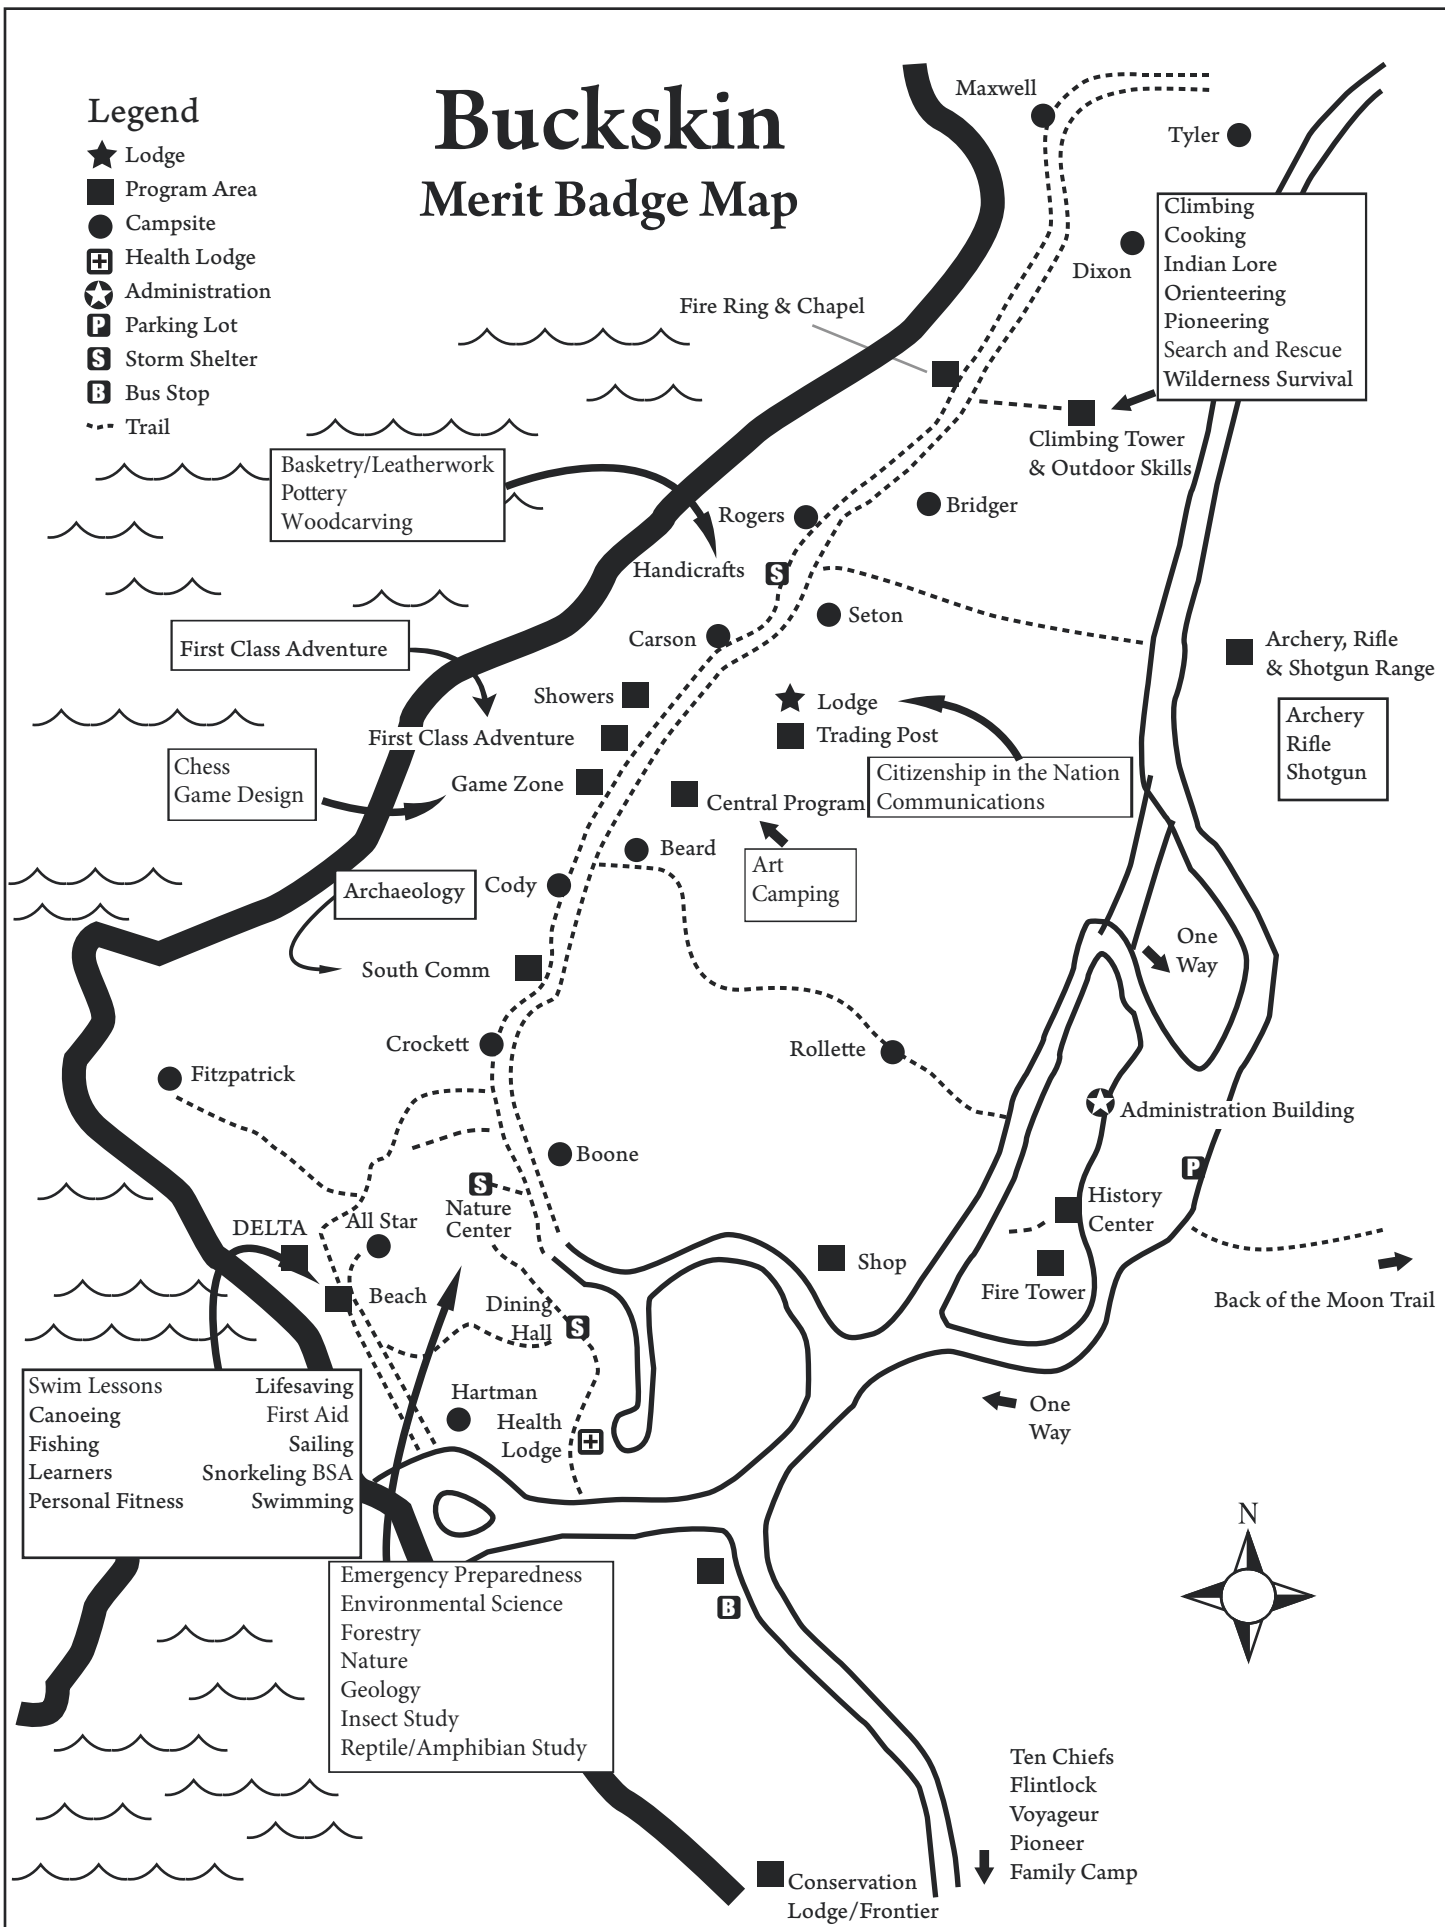

Buckskin Merit Badge Map

Legend

- ★ Lodge
- Program Area
- Campsite
- ⊕ Health Lodge
- ☆ Administration
- P Parking Lot
- S Storm Shelter
- B Bus Stop
- Trail

Basketry/Leatherwork
Pottery
Woodcarving

First Class Adventure

Chess
Game Design

Archaeology

South Comm

Crockett

Fitzpatrick

DELTA

All Star

Beach

Fire Ring & Chapel

Handicrafts

Carson

Showers

First Class Adventure

Game Zone

Central Program

Beard

Health Lodge

Rollette

Shop

Fire Tower

History Center

Administration Building

Conservation
Lodge/Frontier

Ten Chiefs
Flintlock
Voyageur
Pioneer
Family Camp