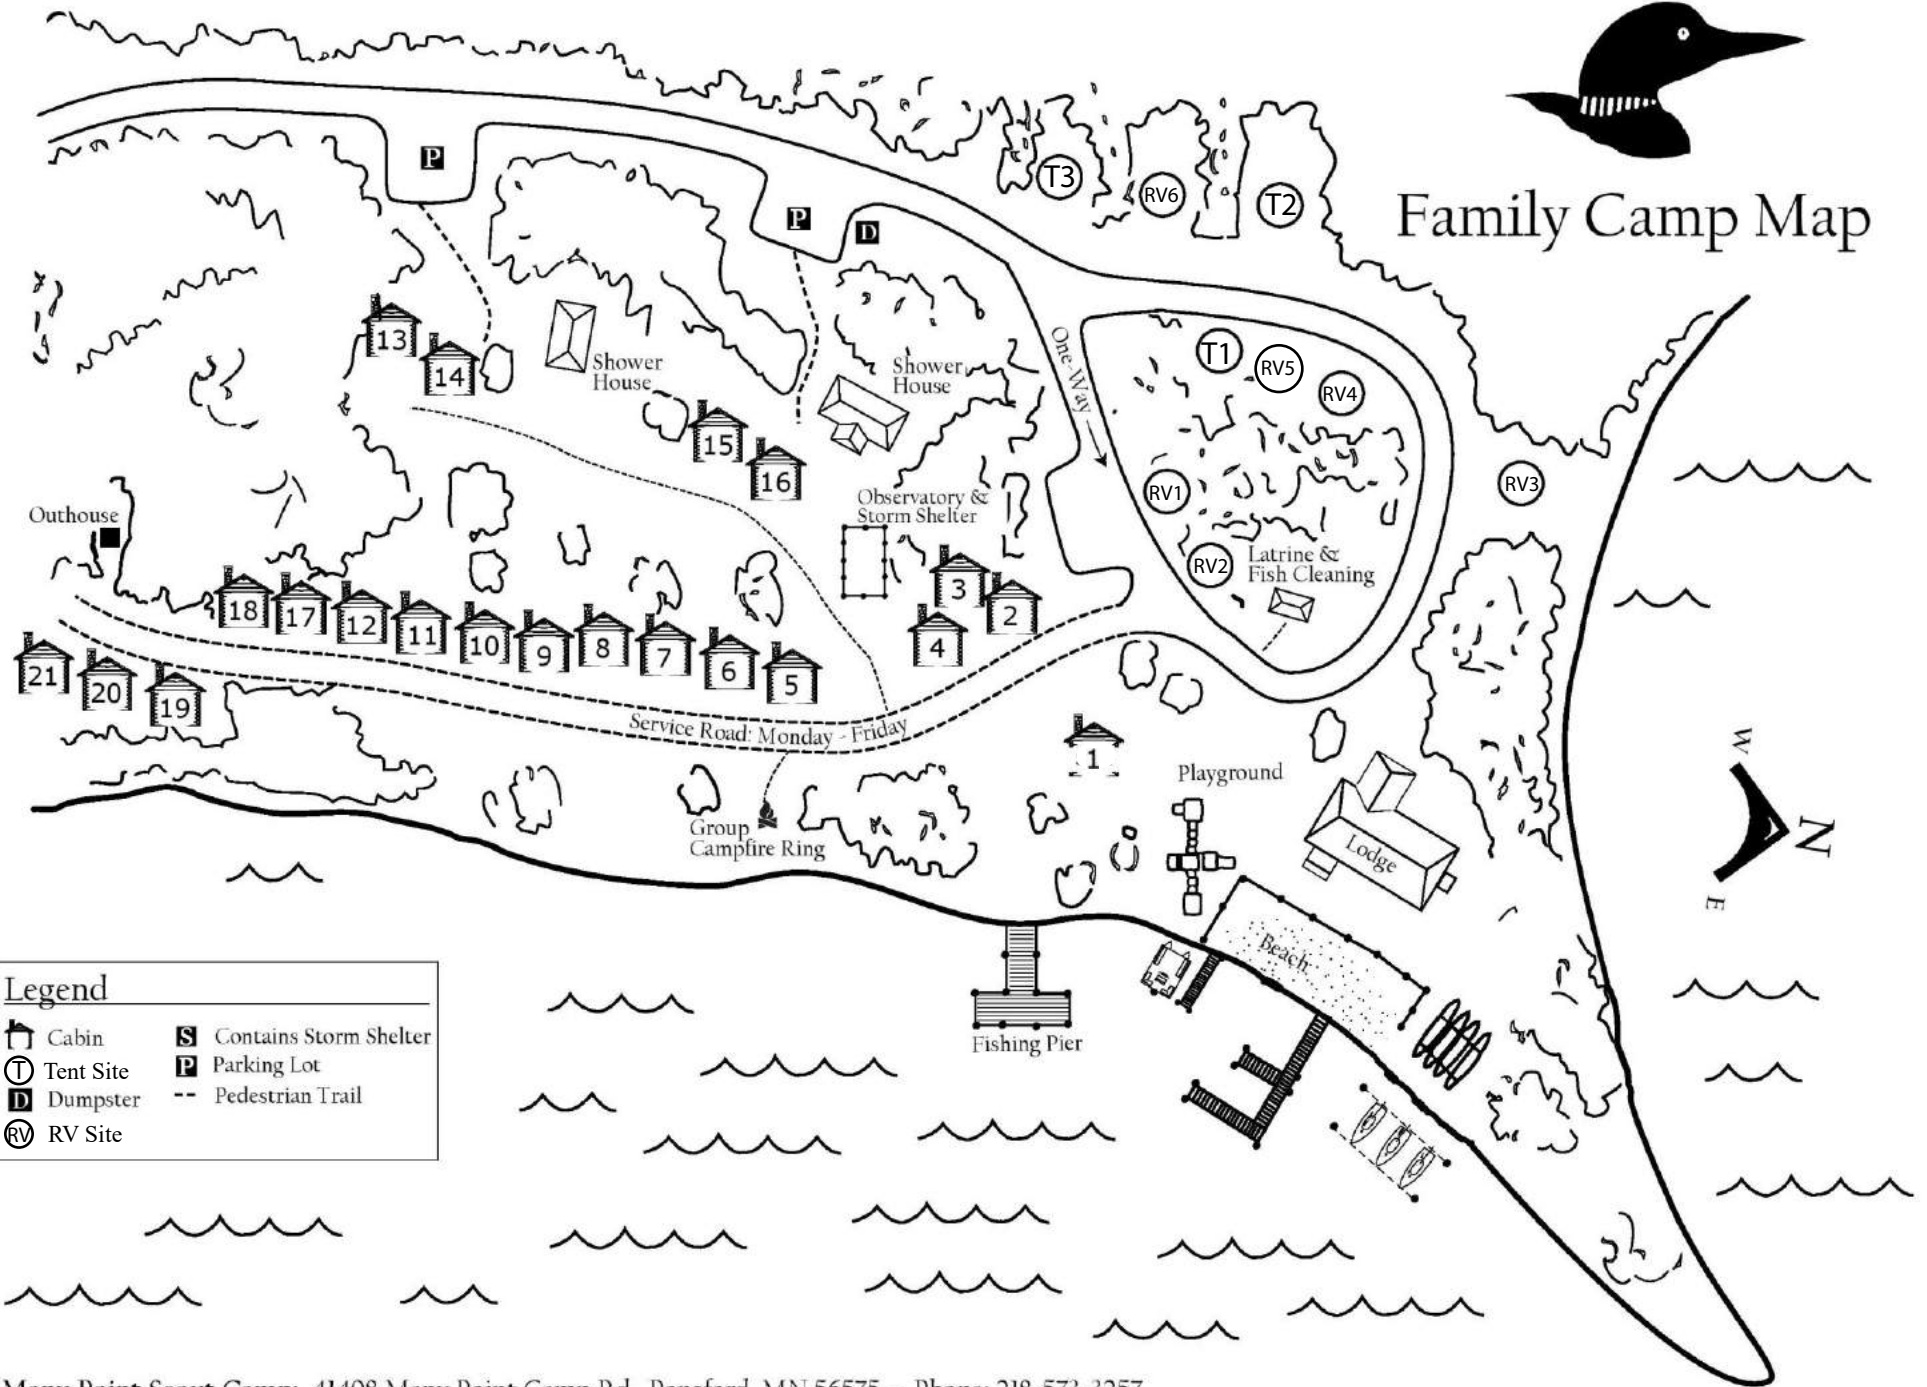

# Family Camp Map

Legend	
Cabin	Contains Storm Shelter
Tent Site	Parking Lot
Dumpster	Pedestrian Trail
RV Site	