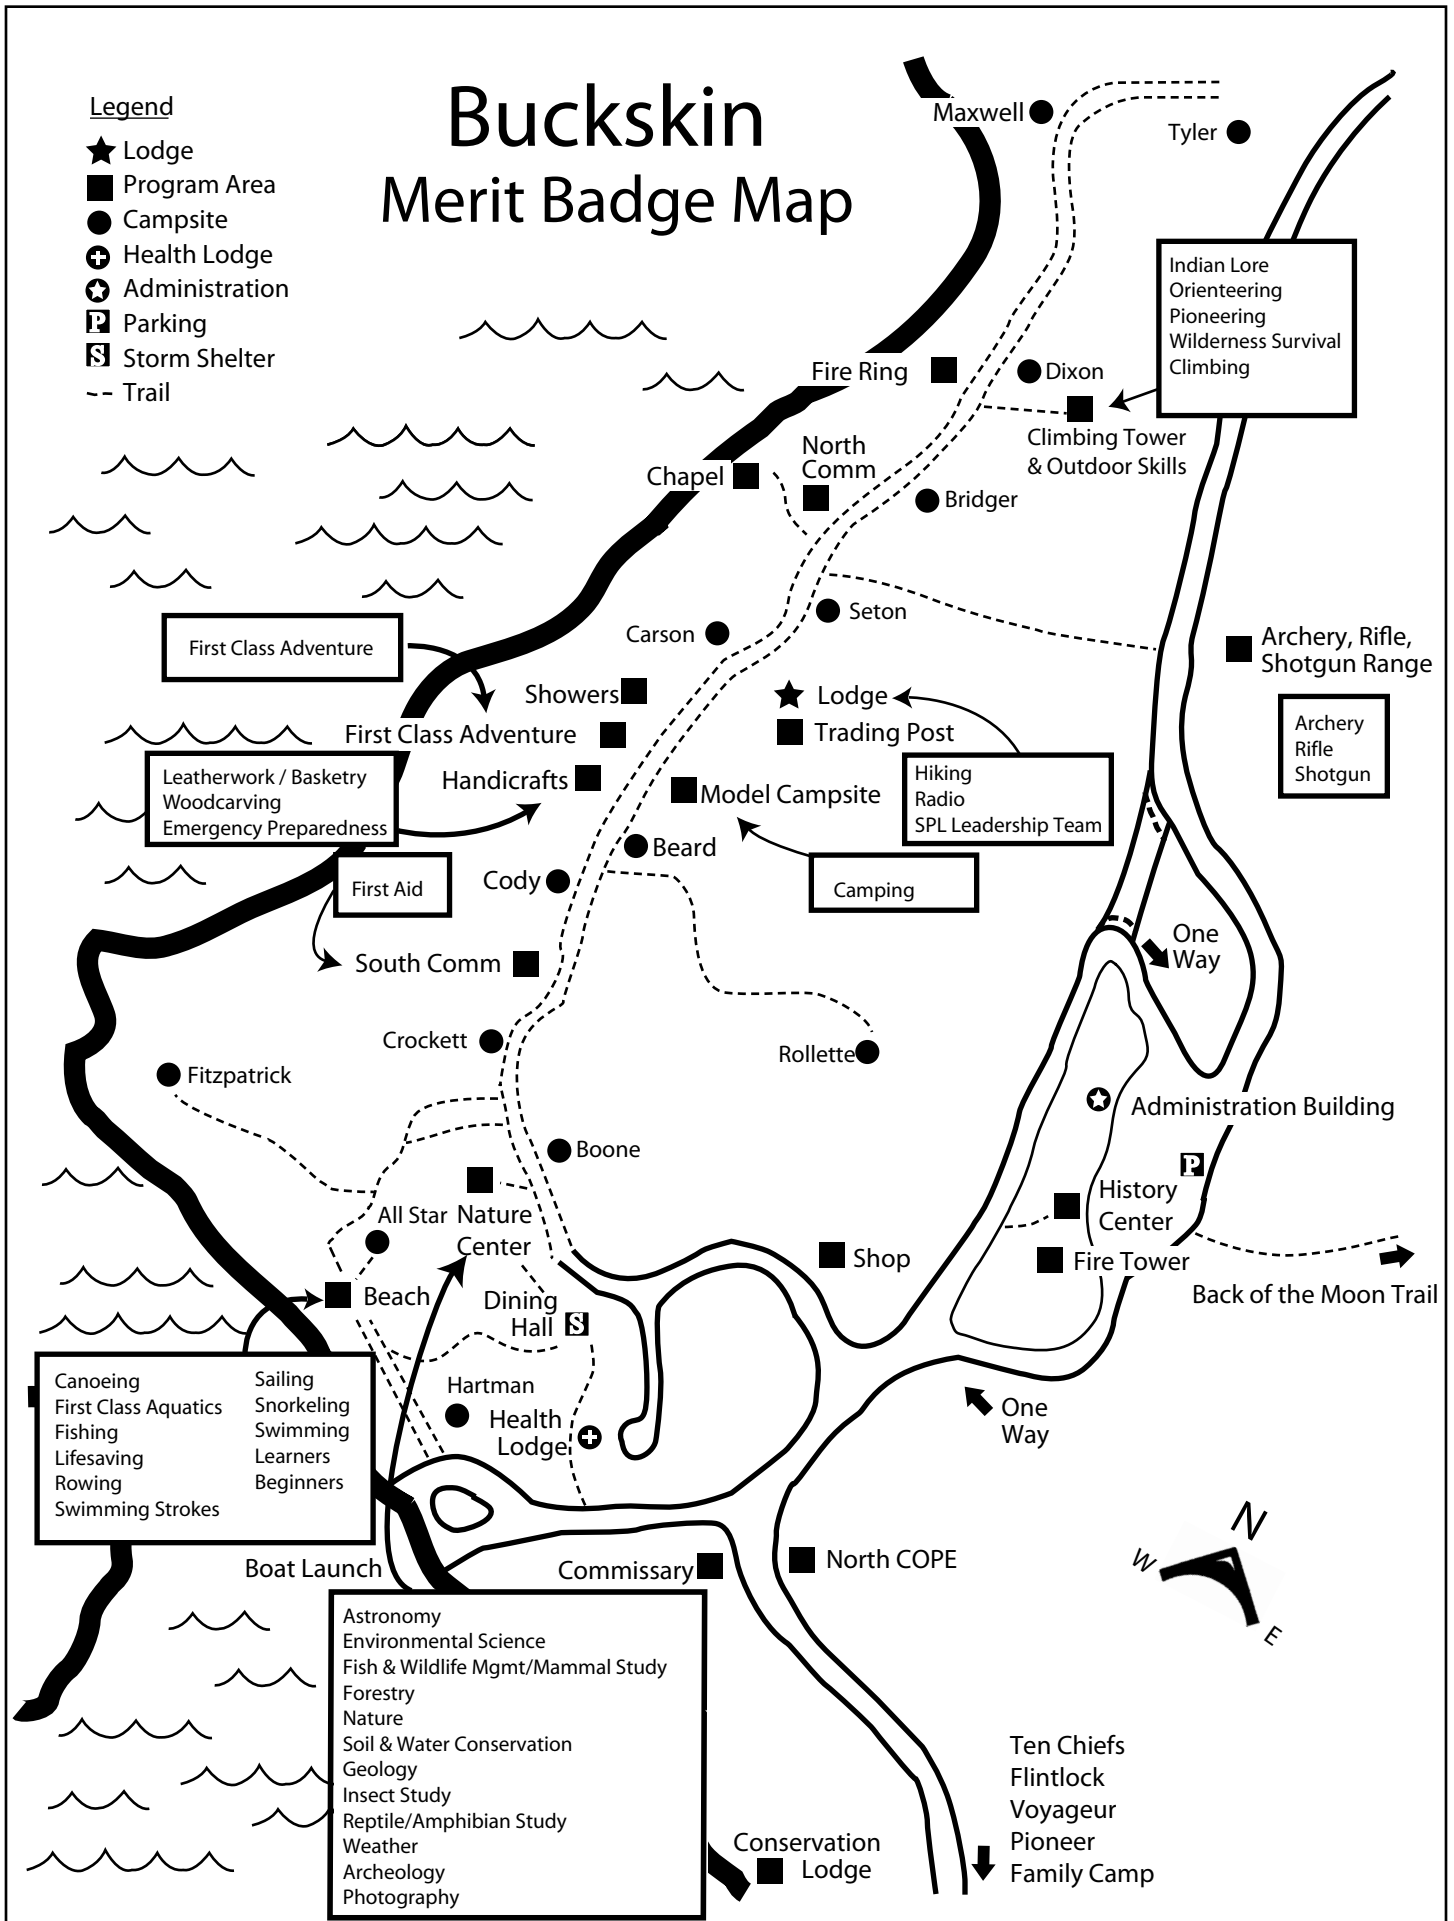

Buckskin Merit Badge Map

Legend

- ★ Lodge
- Program Area
- Campsite
- ⊕ Health Lodge
- ☆ Administration
- P Parking
- S Storm Shelter
- Trail

First Class Adventure

Leatherwork / Basketry
Woodcarving
Emergency Preparedness

First Aid

South Comm

Canoeing
First Class Aquatics
Fishing
Lifesaving
Rowing
Swimming Strokes

Sailing
Snorkeling
Swimming
Learners
Beginners

Astronomy
Environmental Science
Fish & Wildlife Mgmt/Mammal Study
Forestry
Nature
Soil & Water Conservation
Geology
Insect Study
Reptile/Amphibian Study
Weather
Archeology
Photography

Indian Lore
Orienteering
Pioneering
Wilderness Survival
Climbing

Archery, Rifle,
Shotgun Range

Archery
Rifle
Shotgun

Hiking
Radio
SPL Leadership Team

Camping

Back of the Moon Trail

Ten Chiefs
Flintlock
Voyageur
Pioneer
Family Camp