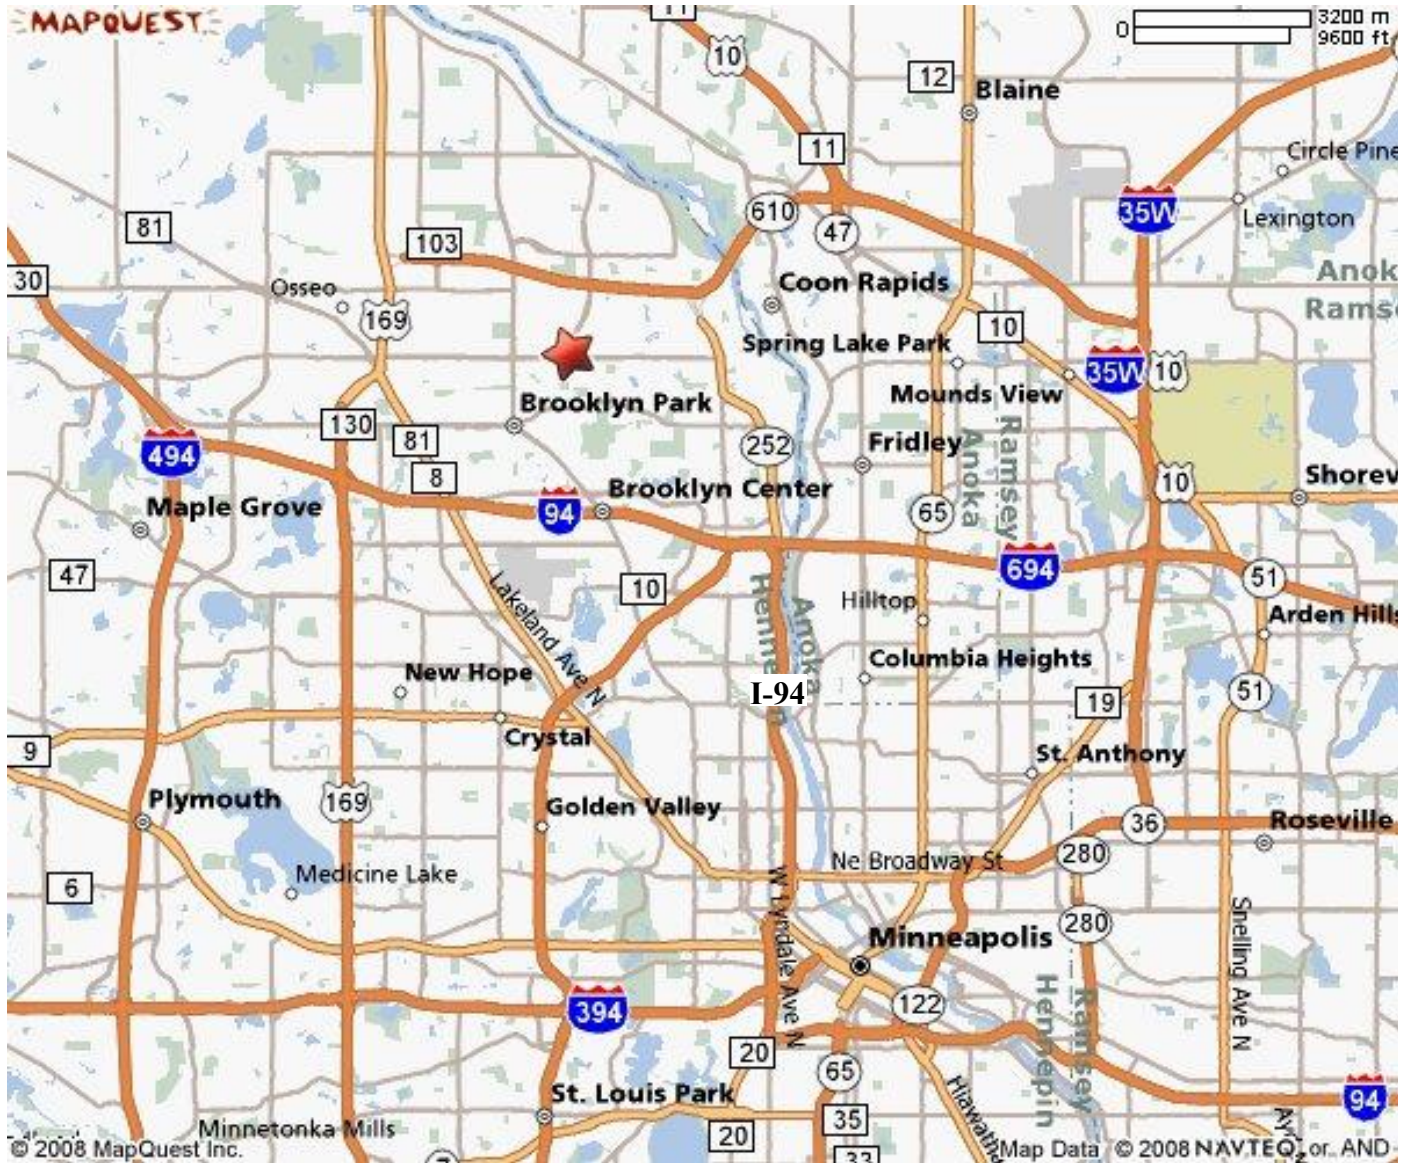

Many Point & Tomahawk Summer Orientation Meeting

Saturday, March 14, 2009
9:00am – 12:00pm
Brooklyn Park Stake Center

The Northern Star Council invites Scout Troops, Venture Crews and Explorer Posts to the annual Boy Scout Summer Camp Orientation Meeting. This event will also highlight council Older Scout/High Adventure opportunities available to your units. Adult and Youth leadership of units are encouraged to attend.

Check out the sheets included with this letter to find out more about a few unique opportunities available to your Scouts at camp this summer.

Schedule:

9:10 – 9:30	Many Point & Tomahawk General Information Sessions <i>Arrive early and attend one of these informational sessions to find out about program and camping opportunities at either Many Point Scout Camp or Tomahawk Scout Reservation. These sessions are intended to provide information and answers to units who are not attending that particular camp this summer. For example, a Many Point leader could attend the Tomahawk session to find out more about camping at Tomahawk or vice versa.</i>
9:00 – 9:30	Registration – <i>pick up leader's packets</i> **
9:30 – 10:00	General Introduction & Camp Adventure Programs
10:00 – 12:00	Camp Breakouts & 2009 Summer Orientation

Address:

Brooklyn Park Stake Center of the LDS Church (see map on reverse side)
4700 Edinbrook Terrace N
Brooklyn Park, MN 55443

**The 2009 Leaders' Guide and accompanying documents will be available online at www.manypoint.org by March 1st.

**Brooklyn Park Stake Center of the LDS Church
4700 Edinbrook Terrace N
Brooklyn Park, MN 55443**

Directions taken from MapQuest:

- From I-94 / I-694 merge onto MN252 North
- Turn left onto 85th Ave N / CR-109W
- Turn slightly right onto Noble Ave N
- Turn left onto Edinbrook Terr N