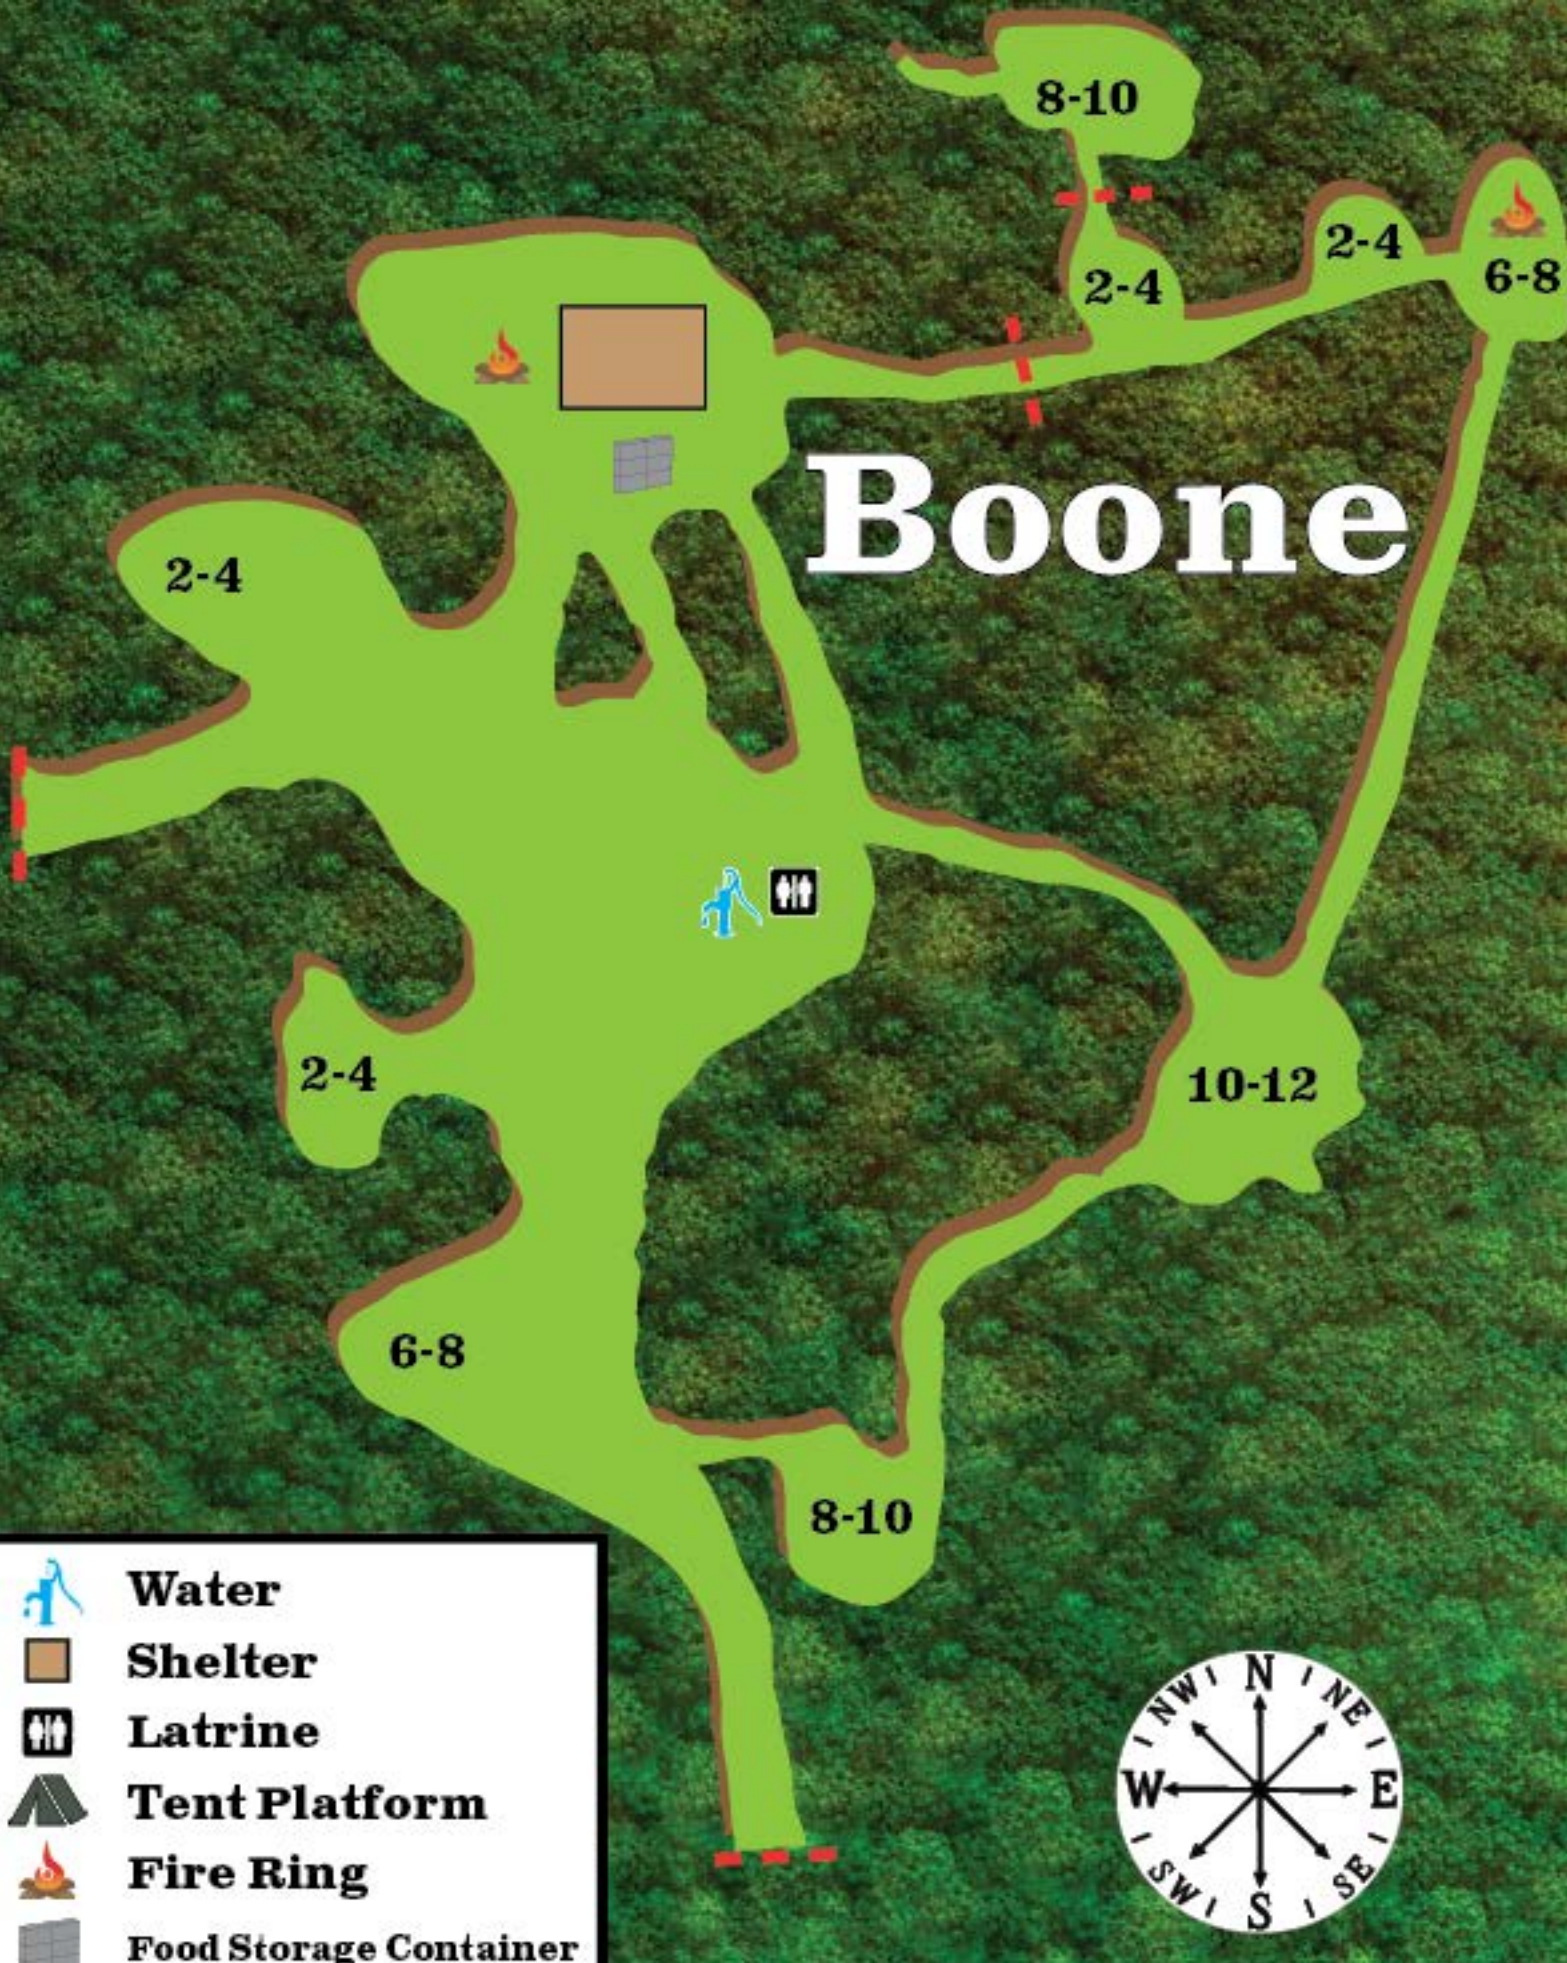

Boone

2-4

8-10

2-4

6-8

2-4

2-4

10-12

6-8

8-10

Water

Shelter

Latrine

Tent Platform

Fire Ring

Food Storage Container

Map not drawn to scale
Numbers indicate Max. Capacity