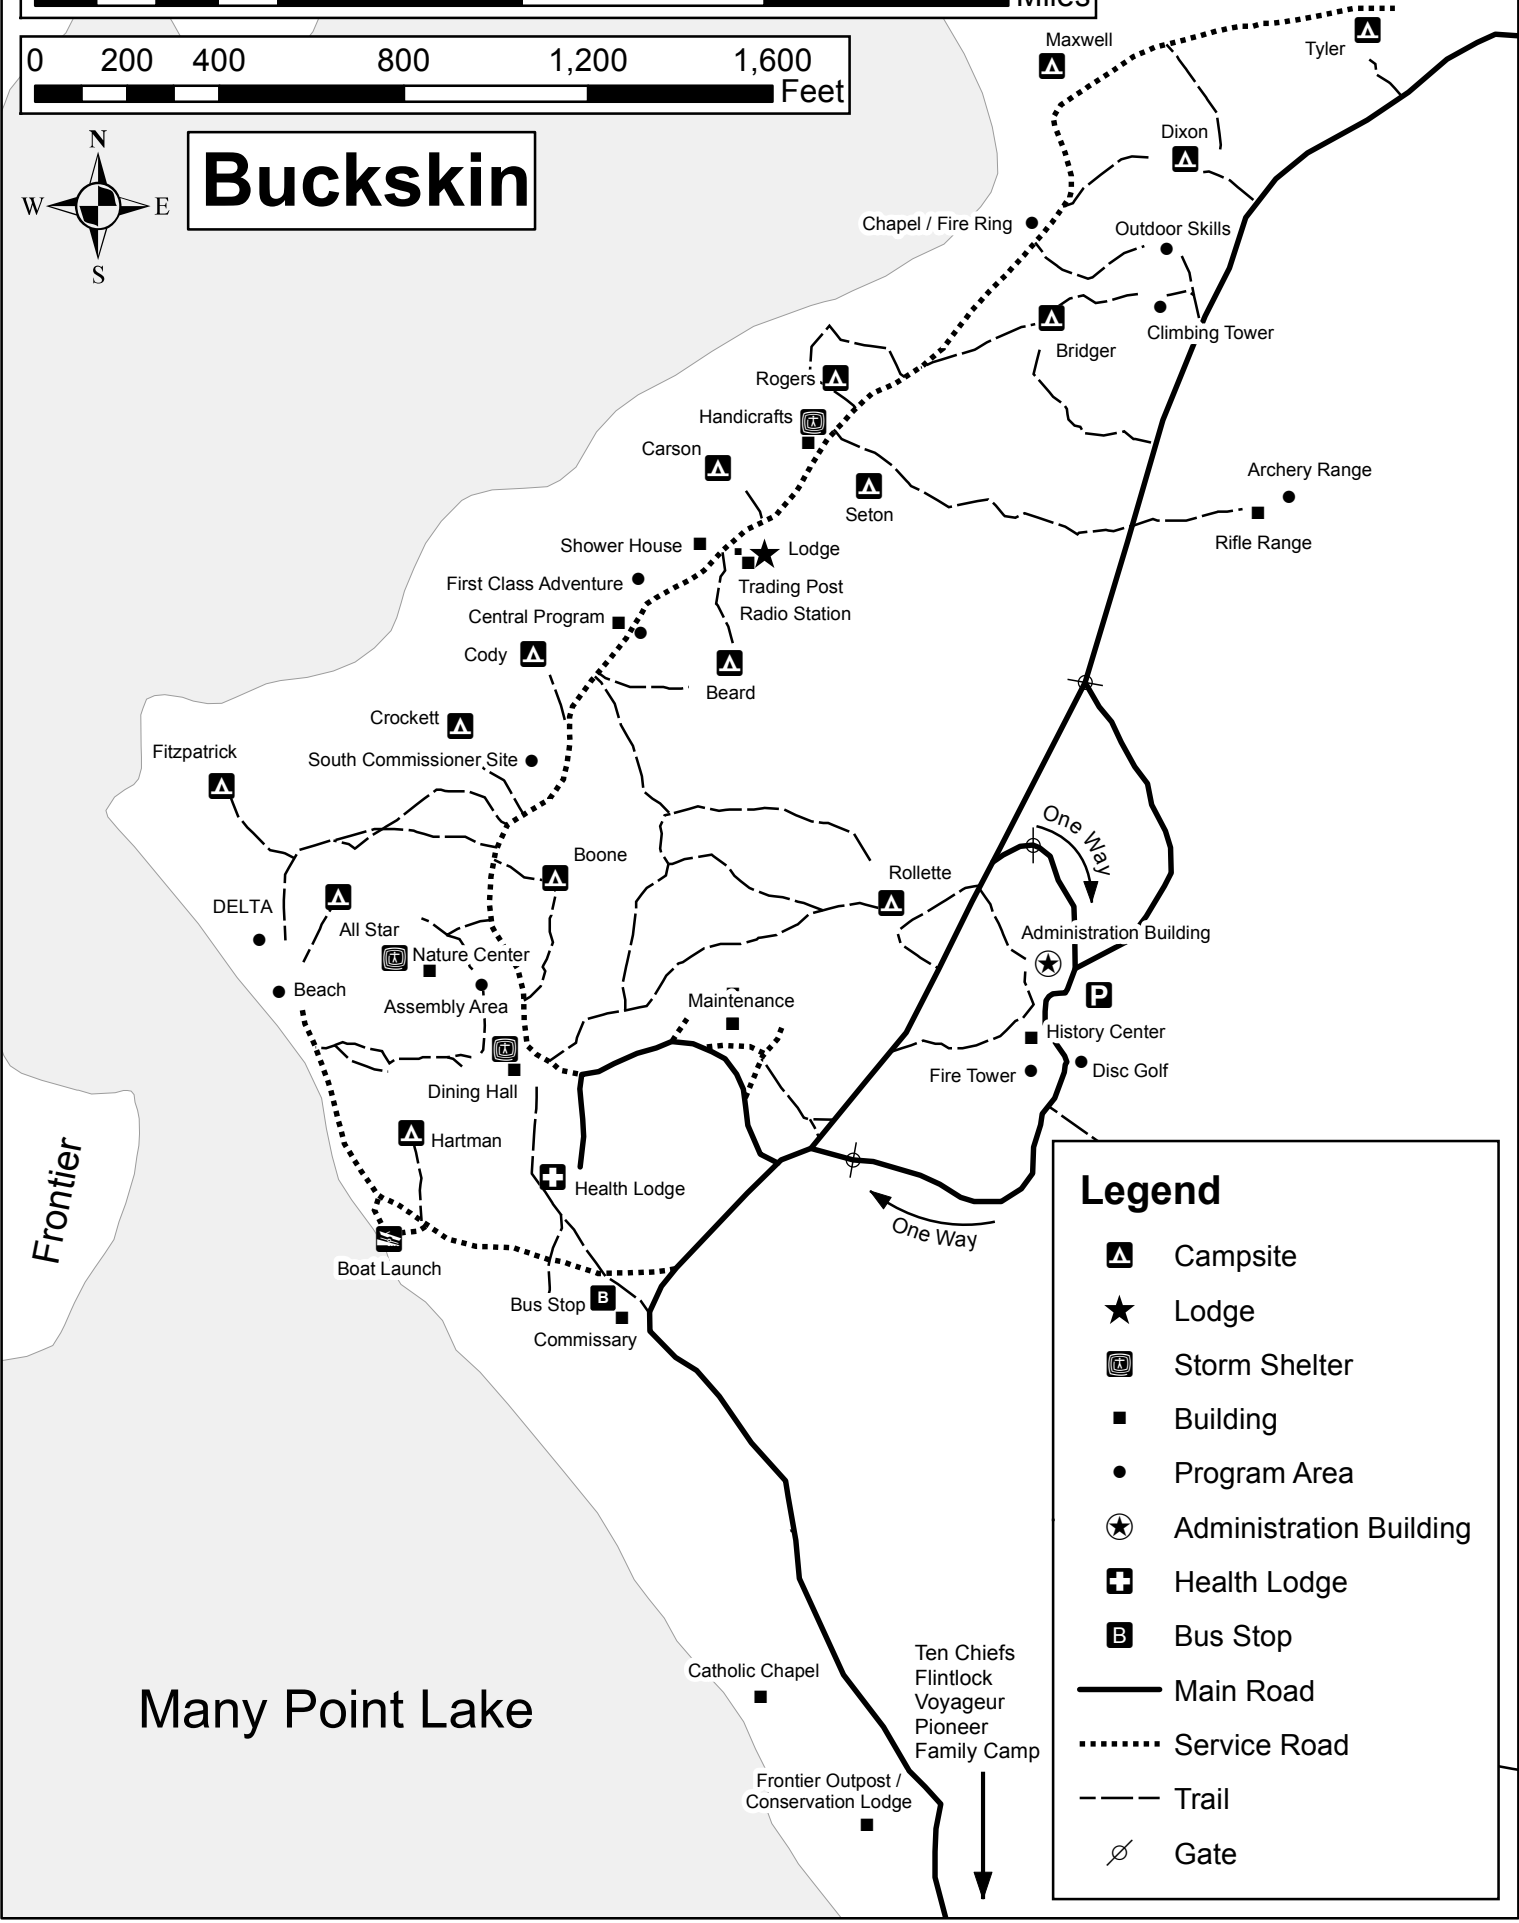

Buckskin

Frontier

Many Point Lake

Legend

- Campsite
- Lodge
- Storm Shelter
- Building
- Program Area
- Administration Building
- Health Lodge
- Bus Stop
- Main Road
- Service Road
- Trail
- Gate