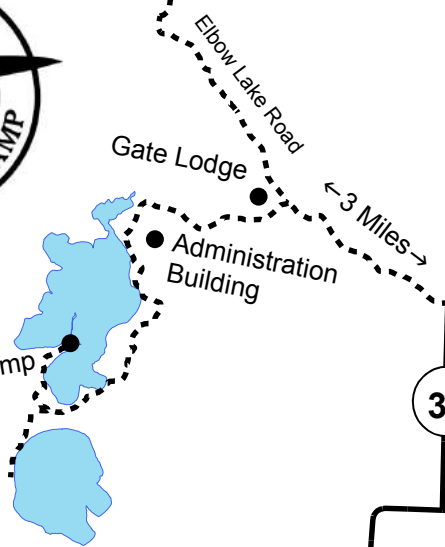

← To Waubun

To Bemidji ↑

**Legend**

- US Highway
- State Road
- County Road
- Gravel Road

← To Detroit Lakes

**Check-in & Information**

Units and visitors check-in at Administration Building

Family Camp guests check-in at Family Camp

**Many Point Scout Camp**

Northern Star Council, BSA      Camp Emergency  
 41408 Many Point Camp Road      Phone Number  
 Ponsford, MN 56575                  218-573-3257

39

71

113

37

← 3 Miles →

58

44

41

71

← 11 Miles →

37

34

Park Rapids