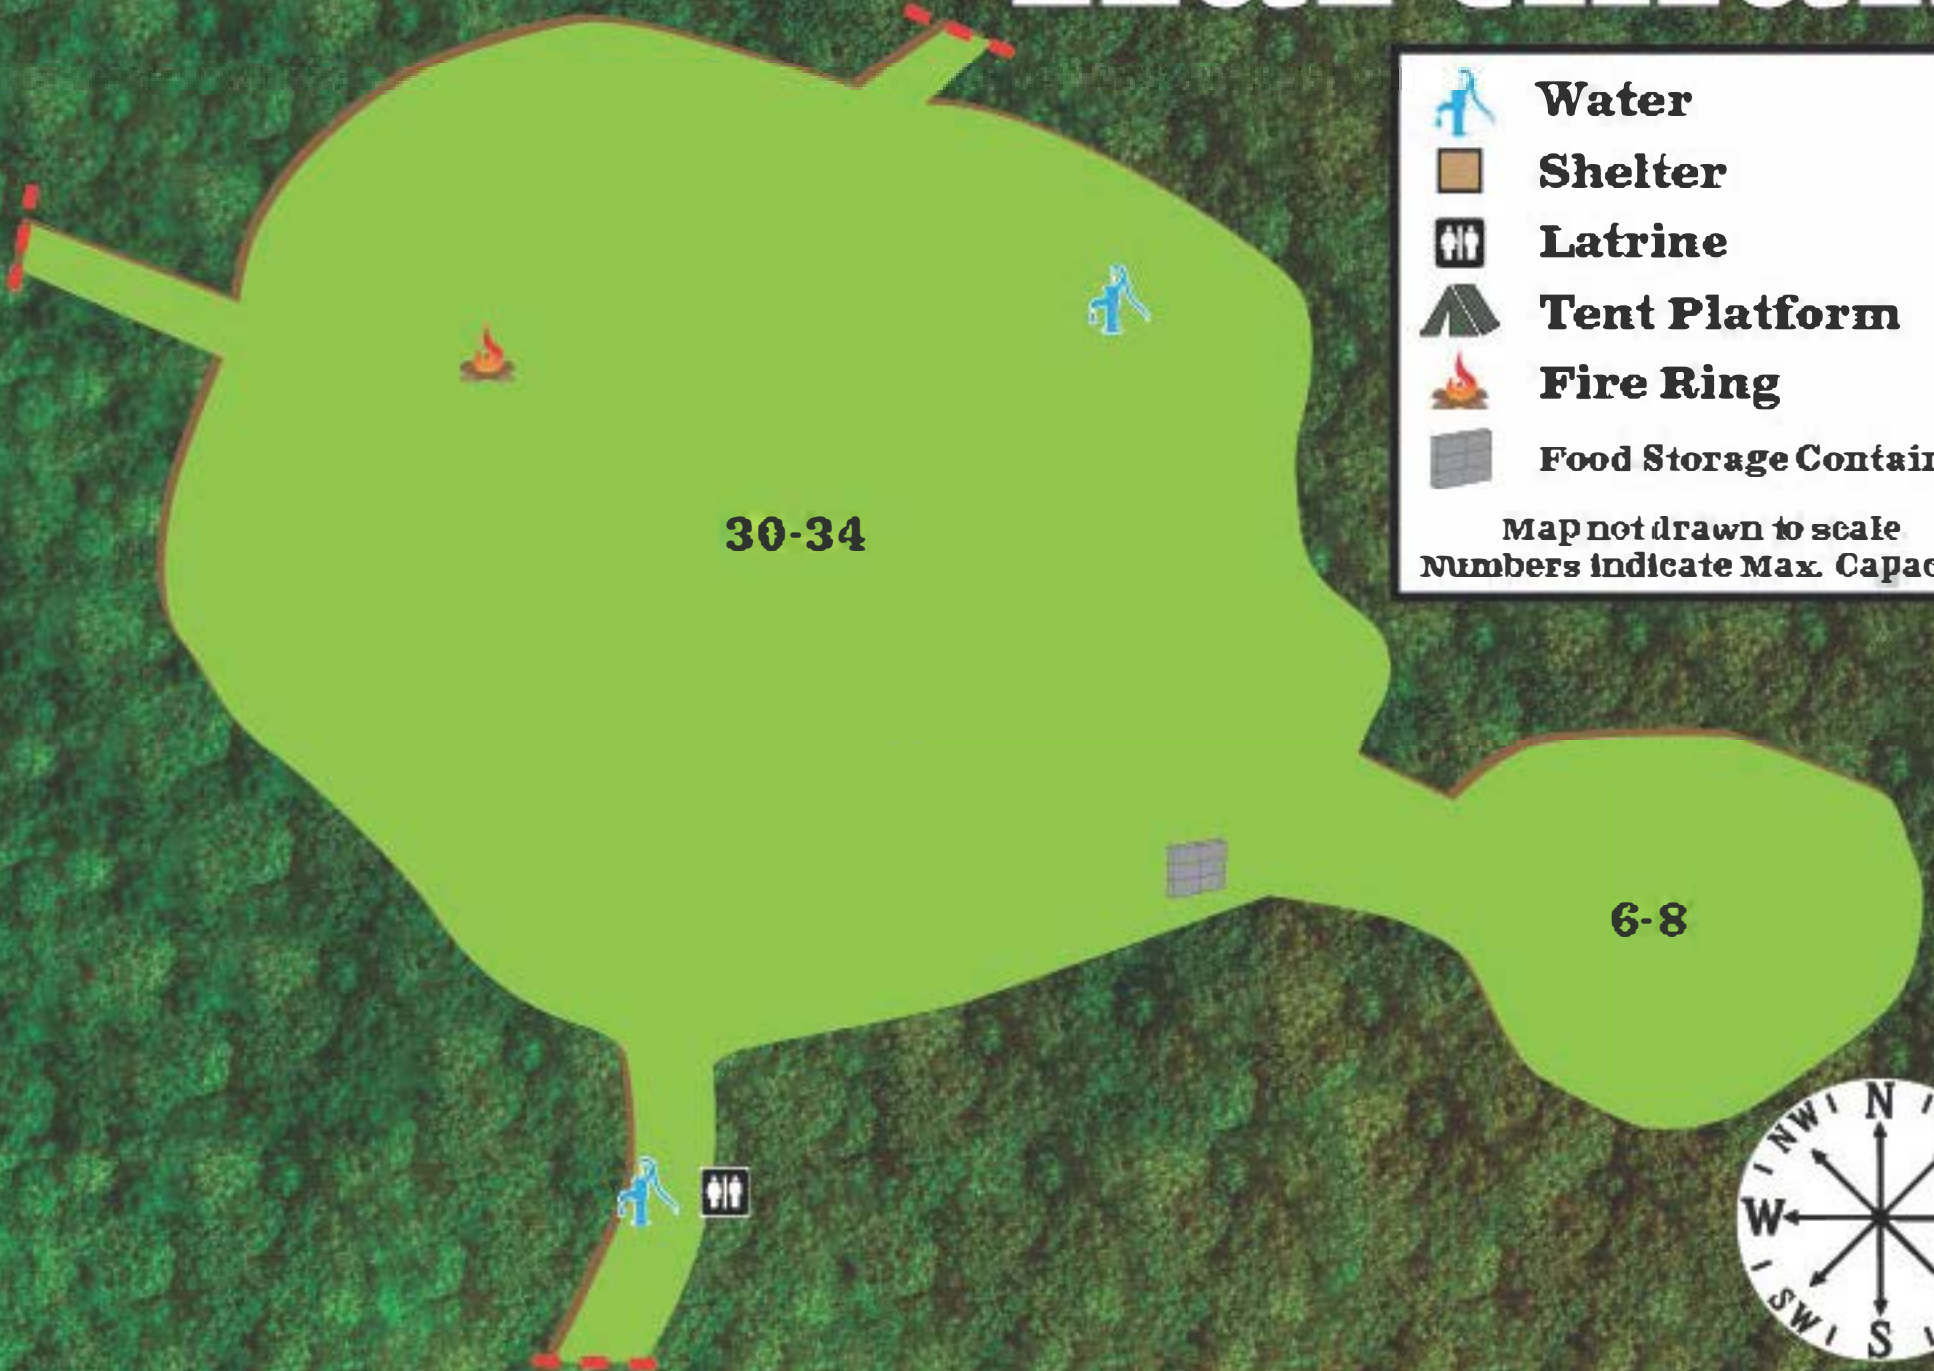

Hartman

	Water
	Shelter
	Latrine
	Tent Platform
	Fire Ring
	Food Storage Container

Map not drawn to scale
Numbers indicate Max. Capacity